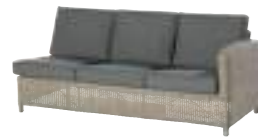

LODGE

DEL MAR

MADOERA

SUSSEX

LUTON

DOVER

BEACH HOUSE

SUMMIT