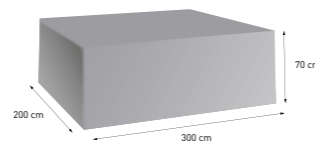

PARASOL BASES

08518
SIESTA granite base anthracite
90kgs

08573
CONCRETE base
90kgs

08528
SIESTA granite base anthracite
125kgs

08546
SIESTA wheels for granite base
set of 4, 125kgs

13411
SIESTA fillable bas resin

08510
SIESTA inground base

13403
BASE granite base with handle
square, 40kgs

13405
BASE granite base with handle
round, 40kgs

13404
BASE concrete base
25kgs

STORAGE

08534
POLYESTER COVER 200x250
Toledo, Madera and
Shanghai 300cm

08574 cover for Ibiza parasol
08538 cover for Siesta parasol
08589 cover for Hacienda parasol
08575 cover for Havana parasol

08579
POLYESTER COVER rectangular
group
H:70 W:200 L:300

08576
POLYESTER COVER for corner
lounge group (D100)
H:70 W:250 L:250

08577
POLYESTER COVER for corner
lounge group (D100)
H:70 W:300 L:300

MAINTENANCE

60001
4SO TEAK protector
Maintains the light-brown colour of teak
for a longer time. 1 litre

60002
4SO TEAK cleaner
Restores and brightens weathered teak.
1 litre

60004
4SO TEAK shield
Makes teak repellent to water and
moisture, helps to prevent stains. 1 litre

60007
4SO VINTAGE TEAK protector
Maintains the warm, brown colour of
old teak for a longer time. 1 litre

60011
4SO INSTANT GREY
Turns brown teak within an hour into a
driftwood-grey colour. 1 litre

64000
4SO WICKER & TEXTILENE cleaner
Non-foaming cleaner for woven
seatings and back covers. 0,5 litre

30007
4SO WICKER & TEXTILENE protector
Helps to prevent stains, the uv-filter
maintains the new look for longer and
extends the lifetime. 0,5 litre

30008
4SO CUSHION & PARASOL protector
Makes the fabric repellent to dirt,
water and moisture. 0,5 litre

65001
4SO STONE protector
Also for Composite Stone, makes
granite, marble and bluestone repellent
to dirt, water and moisture. 0,5 litre