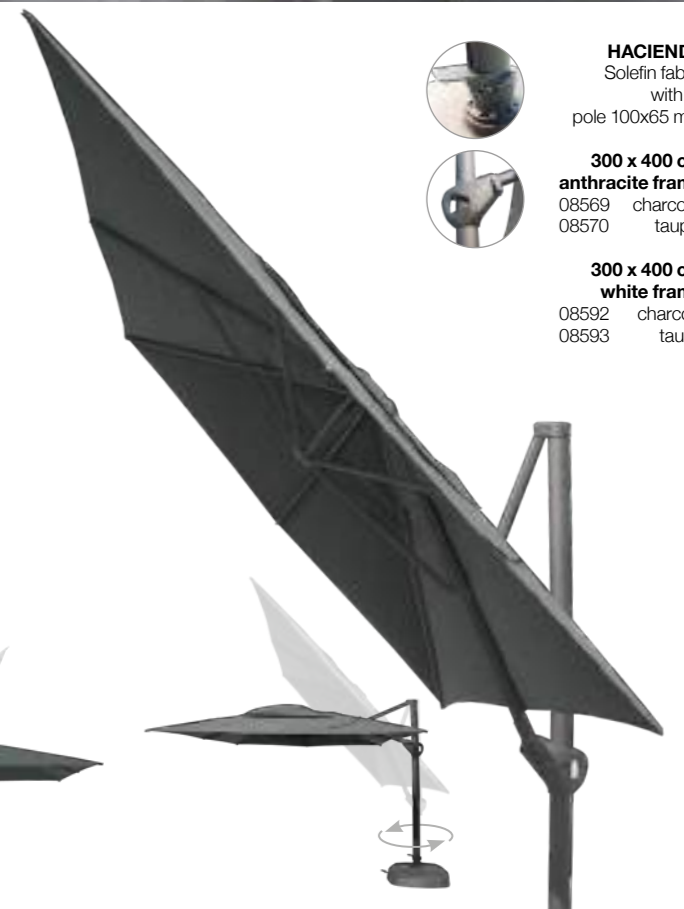

HACIENDA
Solefin fabric
with tilt
pole 100x65 mm

300 x 400 cm
anthracite frame
08569 charcoal
08570 taupe

300 x 400 cm
white frame
08592 charcoal
08593 taupe