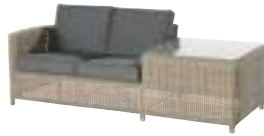

212059
LODGE modular 2 seaters with right arm & corner table with 4 cushions
H:84 W:208 L:80 D:54 SH:44 AH:67