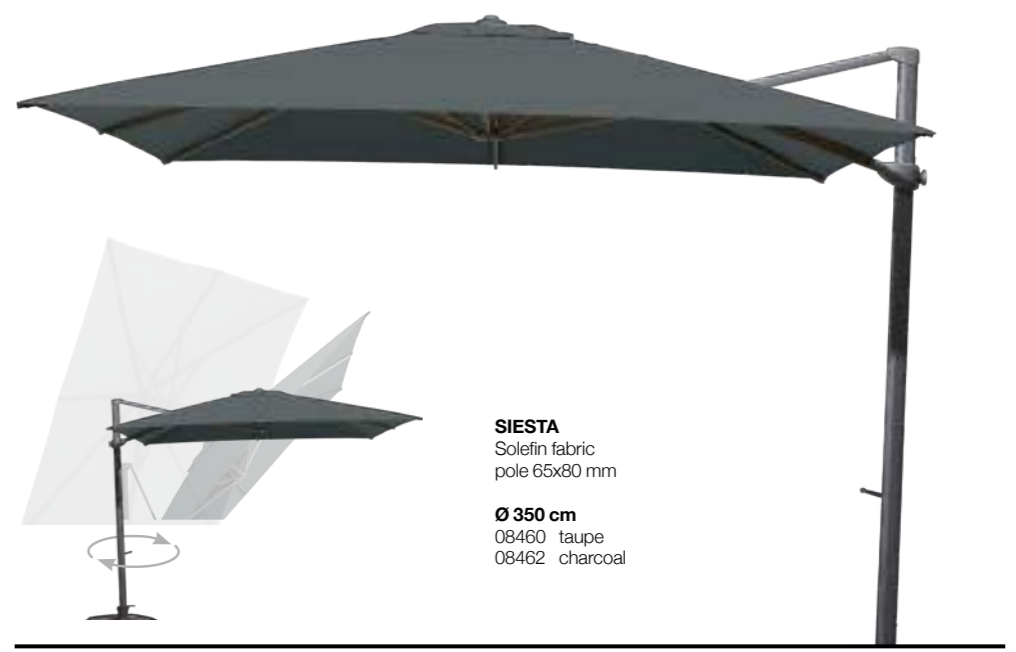

SIESTA
Solefin fabric
pole 65x80 mm

Ø 350 cm
08460 taupe
08462 charcoal