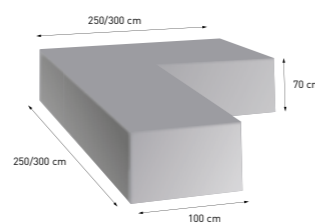

08579
POLYESTER COVER rectangular
group
H:70 W:200 L:300